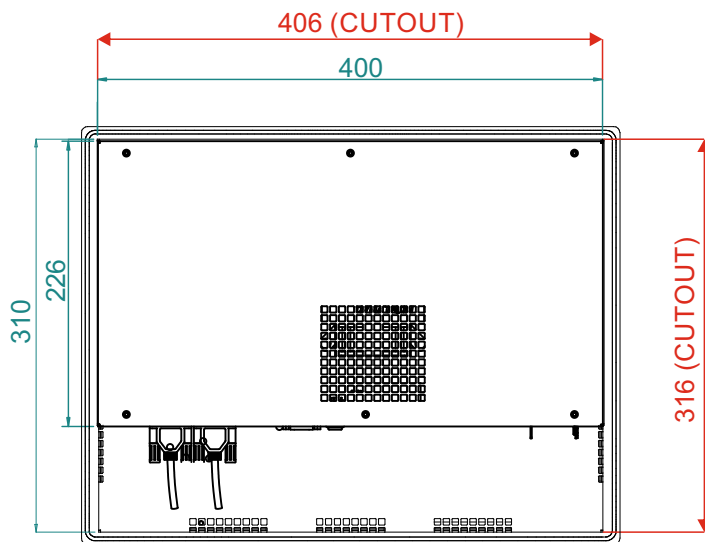

Touch Screen

- Type	resistive
- Interface	USB
- Light transmission	resistive: 80%

Mechanical

- Construction	Aluminum front bezel optional INOX 316
- IP Rating	Front bezel IP66
- Mounting	Panel mounting
- Dimension (mm)	425 x 330 x 116
- Net weight	-

unit: mm