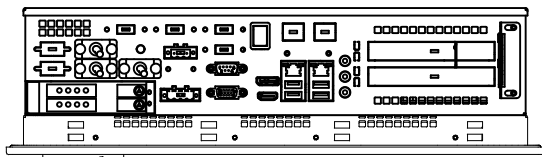

I/O

- Serial ports	1 x RS232, 1 x RS232/422/485
- USB ports	4 USB 3.0 + 2 USB 2.0 (optional)
- Audio	3 (Mic-in, Line-out, Line-in)
- Video input	1 VGA - 1 HDMI - 1 DP
- Ethernet	2 x RJ45
- Power connection	1 x 4 pin DC terminal block 1 x 2 pin remote power switch 2 x LED light for power and HDD indication

Supported Operating System

- Windows 7 Professional (32/64bit)
- Windows 7 Ultimate (32/64bit)
- Windows 7 Embedded (32/64bit)
- Windows 10 IoT Enterprise (32/64bit)
- Linux

Legenda

- | | |
|------------------|--------------------|
| A/B/C/D: USB 2.0 | P: DC INPUT 12-24V |
| E: POWER BUTTON | Q: VGA |
| F: COM 1 | R: DP1++ |
| G: COM 2 | S: HDMI |
| H: COM 3 | T: ETH 1 |
| I: COM 4 | U: ETH 2 |
| L: COM 5 | V: ETH 3 |
| M: COM 6 | Z: ETH 4 |
| N: HD 1 | 1: USB 3.0 1-2 |
| O: HD 2 | 2: USB 3.0 3-4 |