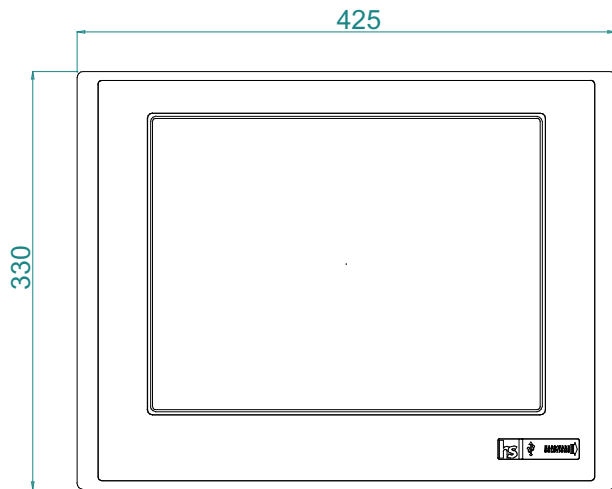

Legenda

A/B/C/D: USB 2.0	P: DC INPUT 12-24V
E: POWER BUTTON	Q: VGA
F: COM 1	R: DP1++
G: COM 2	S: HDMI
H: COM 3	T: ETH 1
I: COM 4	U: ETH 2
L: COM 5	V: ETH 3
M: COM 6	Z: ETH 4
N: HD 1	1: USB 3.0 1-2
O: HD 2	2: USB 3.0 3-4

unit: mm