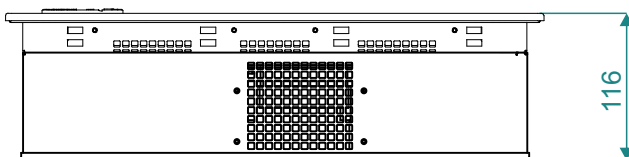

Legenda

A/B/C/D: USB 2.0	P: DC INPUT 12-24V
E: POWER BUTTON	Q: VGA
F: COM 1	R: DP1++
G: COM 2	S: HDMI
H: COM 3	T: ETH 1
I: COM 4	U: ETH 2
L: COM 5	V: ETH 3
M: COM 6	Z: ETH 4
N: HD 1	1: USB 3.0 1-2
O: HD 2	2: USB 3.0 3-4

unit: mm