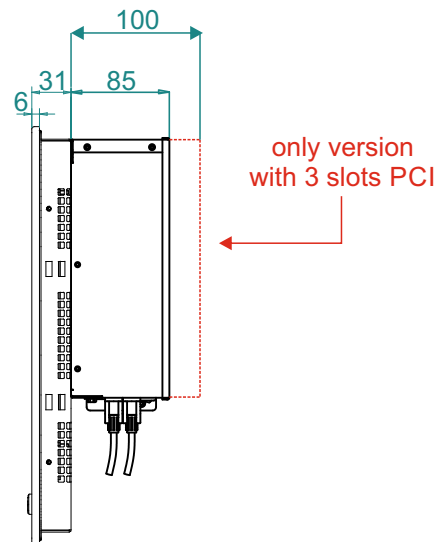

I/O

- Serial ports	1 x RS232, 1 x RS232/422/485
- USB ports	4 USB 3.0 + 2 USB 2.0 (optional)
- Audio	3 (Mic-in, Line-out, Line-in)
- Video input	1 VGA - 1 HDMI - 1 DP
- Ethernet	2 x RJ45
- Power connection	1 x 4 pin DC terminal block 1 x 2 pin remote power switch 2 x LED light for power and HDD indication

Touch Screen

- Type	resistive
- Interface	USB
- Light transmission	resistive: 80%

Mechanical

- Construction	Aluminum front bezel optional INOX 316
- IP Rating	Front bezel IP66
- Mounting	Panel mounting
- Dimension (mm)	425 x 330 x 116
- Net weight	-

Supported Operating System

- Windows 7 Professional (32/64bit)
- Windows 7 Ultimate (32/64bit)
- Windows 7 Embedded (32/64bit)
- Windows 10 IoT Enterprise (32/64bit)
- Linux

Legenda

- | | |
|------------------|--------------------|
| A/B/C/D: USB 2.0 | P: DC INPUT 12-24V |
| E: POWER BUTTON | Q: VGA |
| F: COM 1 | R: DP1++ |
| G: COM 2 | S: HDMI |
| H: COM 3 | T: ETH 1 |
| I: COM 4 | U: ETH 2 |
| L: COM 5 | V: ETH 3 |
| M: COM 6 | Z: ETH 4 |
| N: HD 1 | 1: USB 3.0 1-2 |
| O: HD 2 | 2: USB 3.0 3-4 |

unit: mm