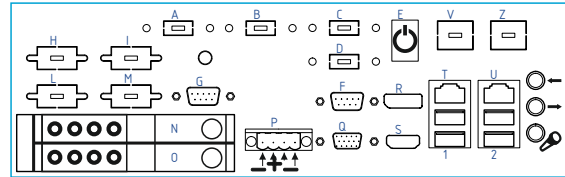

Legenda

A/B/C/D: USB 2.0	P: DC INPUT 12-24V
E: POWER BUTTON	Q: VGA
F: COM 1	R: DP1++
G: COM 2	S: HDMI
H: COM 3	T: ETH 1
I: COM 4	U: ETH 2
L: COM 5	V: ETH 3
M: COM 6	Z: ETH 4
N: HD 1	1: USB 3.0 1-2
O: HD 2	2: USB 3.0 3-4